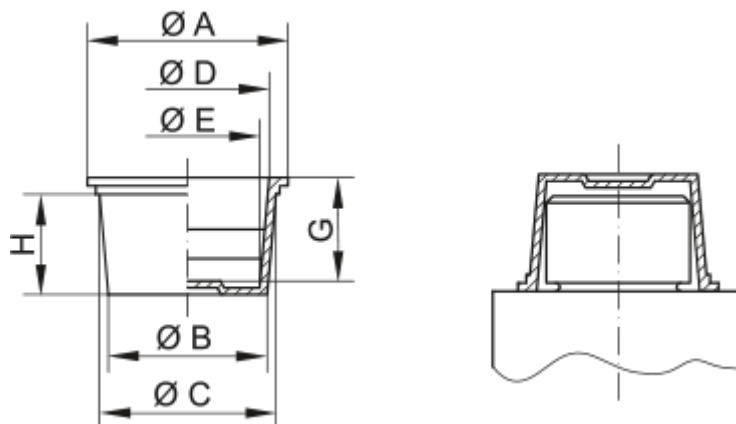

Article number: 59GPN610U8

Description: KLEE Universal plugs GPN 610 U - (\varnothing 11,3-13,1/ \varnothing 11,2-9,5)

Measures

A = 17

B = 11.3

C = 13.1

D = 11.2

E = 9.5